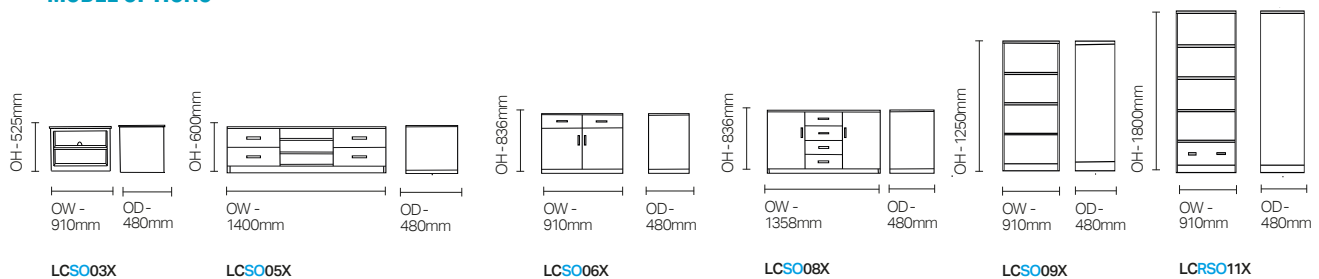

Extreme Lounge Cabinets/

Stylish, contemporary storage solutions, with security screws non-removable drawers, for use in mental health and challenging environments.

Wood finish options

Standard Features

- 18mm MFC carcass with 18mm cam and dowelled back and 25mm vinyl wrapped soft edge tops
- 18mm vinyl matching door and drawer fronts for long lasting appearance and with detailed styling
- 170° fully adjustable hinges allowing full access
- Security screws
- Non-removable drawers

Ordering:

To order the lounge furniture range required, insert the appropriate product code (shown right). The Regent range order codes are shown with the illustrations below.

Ranges:

- SO - Solstis
- SE - Sense
- AC - Accent

MODEL OPTIONS

also available: LCSO02X open TV unit (dims as LCSO05X) LCSO07X Sideboard with 1 door and 4 drawers (dims as LCSO06X), LCSO10X Bookshelf with 5 shelves (dims as LCSO11X)

RANGE FEATURES

Solstis
with integrated scoop handle

Sense
with dementia friendly scoop drawer style and D handles

Accent
with shaped cut out handles