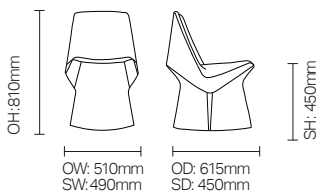

### Standard Features

- Durable, one piece moulded polyethylene chair with UV stabiliser for indoor or outdoor use
- Standard weighting 20kg
- Rounded corners, difficult to pick up and grasp, maximising safety and minimising misuse
- Compact footprint ensures chair easily passes through a doorway or tucks under a desk or dining table

### Optional Features

- Weighting options up to 60kg
- 6 core colour options
- 3 non-stocked colour options (subject to minimum order quantity)
- Seat pad / seat pad and back pad

## DIMENSIONS