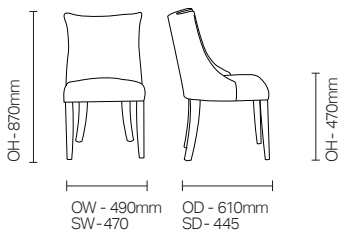

### Standard Features

- Upholstered occasional side chair
- Curved back

## DIMENSIONS