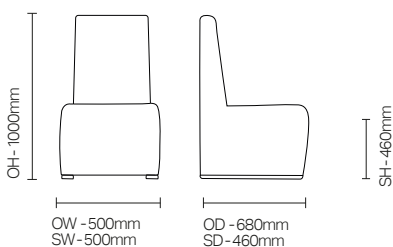

Fuerza/DCFU01X

Fuerza is a collection of extreme specification dining and bedroom chairs.

Standard Features

- High back dining side chair
- Extreme specification for high security environments
- Standard weight: 40kg
- Extremely robust, durable chair with fixed seat and back
- Extreme construction as standard
- Fully boarded with plywood panels, non-retractable security screws, no visible staples or metal back tacking

- Solid wood glides for ease of manoeuvrability, with anti-ligature design

- Available in a wide range of contract fabric and vinyls

Optional Features

- With arms DCFU02X
- Low Back DCFU03X
- Low back with arms DCFU04X
- Wood glide stain options
- Additional weighting options
- Bariatric option (100mm wider than standard)

DIMENSIONS

OPTIONS

Wood finish options: