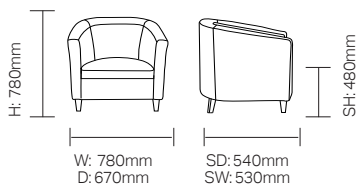

teal

Christie / TSCH25

Christie Tub Chair.
Christie is a family of low, medium and high back chairs with 2 seater and tub chair options.

Standard Features

- Distinctive, contemporary styling
- Robust, durable tub chair with fixed or removable seat options
- Curved, supportive back
- Generous seat width

Optional Features

- Comfort seat foam
- BB pressure relief seat foam

Performance Standards

- BS EN 16139:2013

Dimensions

Weight:
Removable seat: 13.5kg
Fixed seat: 15.5kg

Wood Finish Options