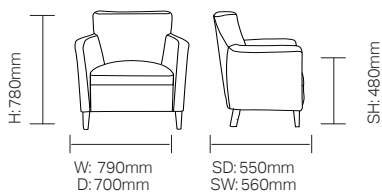

## Dimensions

Weight:  
Removable seat: 14kg  
Fixed seat: 16kg