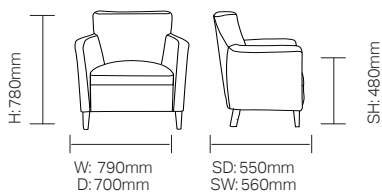

Standard Features

- Mental health specification (boarded seat and underside with security screws)
- Distinctive, contemporary tub chair
- Fixed seat
- Curved, supportive back
- Generous seat width

Optional Features

- Comfort seat foam
- BB pressure relief seat foam

Performance Standards

- BS EN 16139:2013

Dimensions

Weight: 18kg

Wood Finish Options