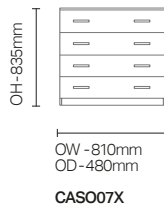

DIMENSIONS

For full range of model options see page 2.