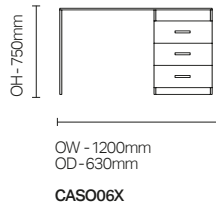

DIMENSIONS

For full range of model options see page 2.