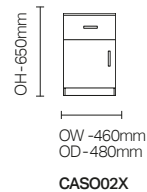

DIMENSIONS

For full range of model options see page 2.