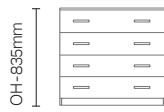

- Skirting cutout
- Wall securing options
- Upstands
- Picture shelving
- Range of bespoke handles

DIMENSIONS

OW - 1000mm
OD - 610mm

CARE13

OW - 810mm
OD - 480mm

CARE07

OW - 1200mm
OD - 630mm

CARE06