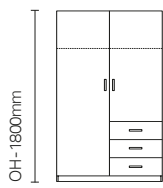

- 18mm MFC carcass with 18mm cam and dowelled back and 25mm vinyl wrapped soft edge tops
- 18mm vinyl matching door and drawer fronts for long lasting appearance and with detailed styling
- Integrated scoop handle
- 170° fully adjustable hinges allowing full access

- Skirting cutout
- Wall securing options
- Upstands
- Picture shelving
- Range of bespoke handles

DIMENSIONS

OW - 1000mm
OD - 610mm

CARE13

OW - 810mm
OD - 480mm

CARE07

OW - 1200mm
OD - 630mm

CARE06

OW - 460mm
OD - 480mm

CARE02

For full range of model options see page 2.

Bedroom Range / options and dimensions

To order range required insert appropriate product code shown in blue below. Kingsway shown below.