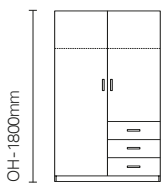

Kingsway/Bedroom

Kingsway helps create a bright, modern, yet warm and homely environment.

Wood finish options

Standard Features

- Stylish bow handles
- 18mm MFC carcase with 18mm cam and dowelled back for added strength
- 25mm MFC top with 2mm edged PVC lipping
- 18mm MFC drawer fronts with 0.4mm PVC edge (2mm available)
- Four sided deep drawer

DIMENSIONS

OW - 1000mm
OD - 610mm

CAKW13

OW - 810mm
OD - 480mm

CAKW07

OW - 1200mm
OD - 630mm

CAKW06

OW - 460mm
OD - 480mm