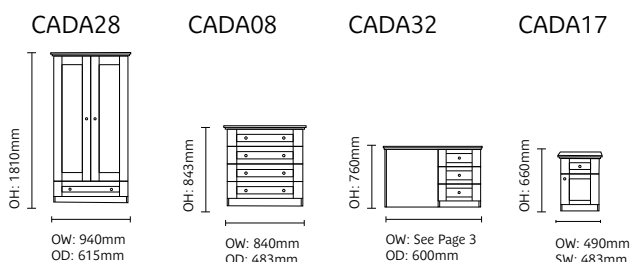

DIMENSIONS