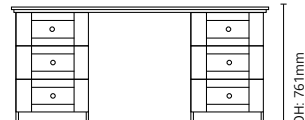

CADA35

teal

Dawley / options and dimensions

CADA32

OD: 600mm
 OH: 760mm

Top Style	OW
Flush Fit Top	1204mm
LHF Overhanging top	1222mm
RHF Overhanging top	1222mm
LHF & RHF Overhanging top	1240mm

CADA33

OD: 600mm
 OH: 760mm

Top Style	OW
Flush Fit Top	1404mm
LHF Overhanging top	1422mm
RHF Overhanging top	1422mm
LHF & RHF Overhanging top	1440mm

CADA34

OW: 1640mm
 OD: 600mm
 OH: 761mm

Top Style	OW
Flush Fit Top	1604mm
LHF Overhanging top	1622mm
RHF Overhanging top	1622mm
LHF & RHF Overhanging top	1640mm