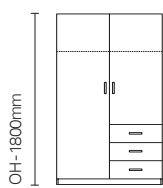

- Wood finish options

DIMENSIONS

OH-1800mm
OW-1000mm
OD-610mm
CAAC13X

OH-835mm
OW-810mm
OD-480mm
CAAC07X

OH-750mm
OW-1200mm
OD-630mm
CAAC06X

OH-650mm
OW-460mm
OD-480mm
CAAC02X

For full range model options see page 2.