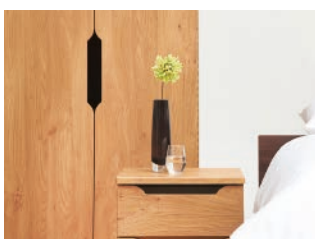

- Wood finish options

DIMENSIONS

OH-1800mm
OW-1000mm
OD-610mm
CAAC13X

OH-835mm
OW-810mm
OD-480mm
CAAC07X

OH-750mm
OW-1200mm
OD-630mm
CAAC06X

OH-650mm
OW-460mm
OD-480mm
CAAC02X

For full range model options see page 2.