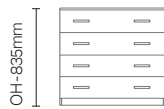

- Wood finish options

DIMENSIONS

OH-1800mm
OW-1000mm
OD-610mm
CAAC13X

OH-835mm
OW-810mm
OD-480mm
CAAC07X

OH-750mm
OW-1200mm
OD-630mm
CAAC06X

OH-650mm
OW-460mm
OD-480mm
CAAC02X

For full range model options see page 2.