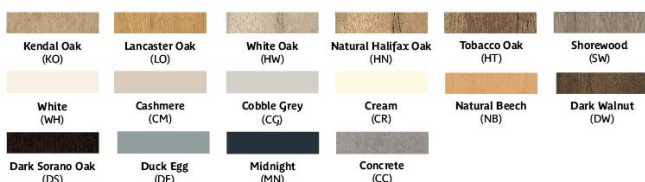

Buckingham/Bedroom

Buckingham features fine groove detailing and radiused edges on door and drawer fronts to create an attractive panelled effect finish.

Standard Features

- Stylish D handles
- 18mm MFC carcass with 18mm cam and dowelled back and 25mm vinyl wrapped soft edge tops
- 18mm vinyl matching door and drawer fronts for long lasting appearance and with detailed styling
- Four sided deep drawer box with easy clean