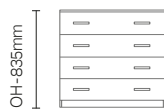

Buckingham/Bedroom

Buckingham features fine groove detailing and radiused edges on door and drawer fronts to create an attractive panelled effect finish.

Standard Features

- Stylish D handles
- 18mm MFC carcass with 18mm cam and dowelled back and 25mm vinyl wrapped soft edge tops
- 18mm vinyl matching door and drawer fronts for long lasting appearance and with detailed styling
- Four sided deep drawer box with easy clean

- white metal sides
- 110° fully adjustable hinges allowing full access

Optional Features

- Range of mirrors available with glass or polycarbonate safety glass for added safety
- Top Box option available for added storage
- Internal shelving option

- for added storage
- Lockable drawers/wardrobes
- Soft close door hinges and drawer runners
- Skirting cutout
- Wall securing options
- Upstands
- Picture shelving
- Range of bespoke handles

DIMENSIONS

CABU13

CABU07

CABU06

CABU02

For full range of model options see page 2.