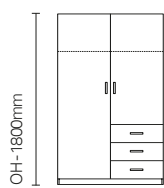

DIMENSIONS

CABU13