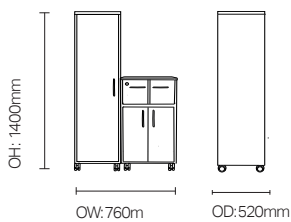

MODELS

BLCC21 Large upper drawer, 2 lower doors

BLCC22 Twin upper drawers, 2 lower doors

BLCC23 Locker with 1 top drawer & 2 lower doors with handles and combined wardrobe (Left hand or right hand)

BLCC24 Locker with twin top drawers & 2 lower doors with handles and combined wardrobe (Left hand or right hand)