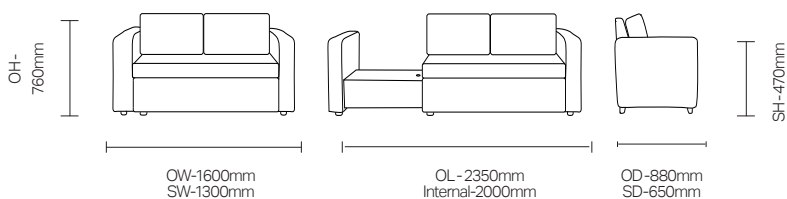

Moby/BDM001

Side extending sofa bed, designed to fit into a patient room and provide a sleepover option when opened, whilst still maintaining a small footprint.

Standard Features

- Stylish contemporary design
- Easy operation
- Extends up to 2m bed
- Storage box under extended side for pillows and blankets, with protective cover

Optional Features

- Available in a wide range of fabric and vinyl options

Performance Standards

- BS EN 1022:2005
- BS EN 16139:2013 Test Level 2

DIMENSIONS

OPTIONS

- Available in a wide range of fabric and vinyl options