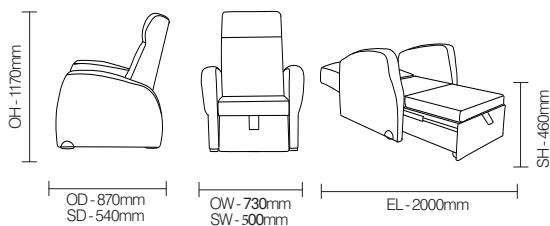

### Standard Features

- Ideal for family sleepovers in patient rooms
- Stylish contemporary design
- Easy operation
- Extends to 2m bed
- Storage area with protective cover for pillows, etc
- Space saving
- Fully open head area
- In-line locking castors - easy push button operation, swivel rear castor for manoeuvrability

### Optional Features

- Standard 640mm seat width option available

## DIMENSIONS

### BDBU21

Buddy Standard - seat width 640mm