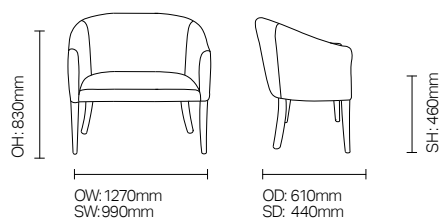

### Standard Features

- Contemporary 2-seater with comfort high back
- Fixed waterfall seat
- Elegant tapered leg

## DIMENSIONS