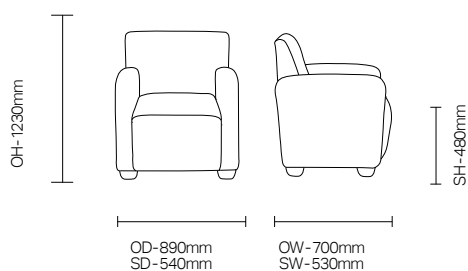

Suki 2/TSSU02

Suki 2 is a contemporary tub chair for bedroom, lounge or reception.

Standard Features

- Fully upholstered tub chair with fixed, waterfall seat
- Suitable for care or challenging environments

Optional Features

- Extreme mental health specification option (fully boarded with security screws)
- Complete upholstery: fully sealed seat to prevent concealment
- Piping and leg stain options

DIMENSIONS