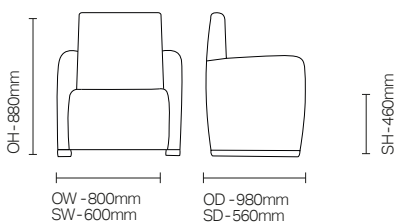

### Standard Features

- Standard weight 50kg (30kg chair, 10kg per arm)
- Extreme specification for high security environments
- Extremely robust, durable chair with fixed seat and back
- Complete upholstery: fully sealed seat to prevent concealment with fixed waterfall seat cushion for ease of cleaning
- Extreme construction as standard:

## DIMENSIONS