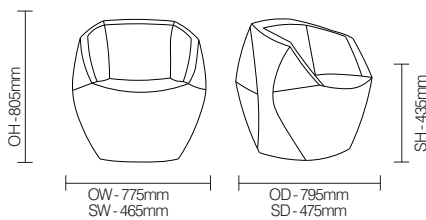

- Standard weight 30kg
- Hexagonal shape offers complete anti-ligature and concealment free design with rounded edges, no sharp corners
- Flowing design - difficult to handle/move
- Self righting assist

Optional Features

- Matching table
- Linking option
- Weighting options 50kg and 70kg

Performance Standards

- BS EN 16139:2013
- BS5852 Clause 12 IS5 (crib 5)

DIMENSIONS

FINISH OPTIONS

- Available in a range of contract vinyls and fabrics