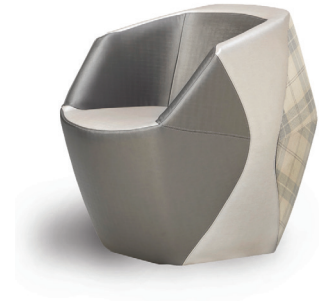

Roku/TSRK03

Roku® Upholstered tub chair is a durable, rotationally moulded chair with contemporary styling designed for multi-environment use.

Design by Ben Grafton - Registered design no 4039777

Standard Features

- Standard weight 30kg
- Hexagonal shape offers complete anti-ligature and concealment free design with rounded edges, no sharp corners
- Flowing design - difficult to handle/move
- Self righting assist