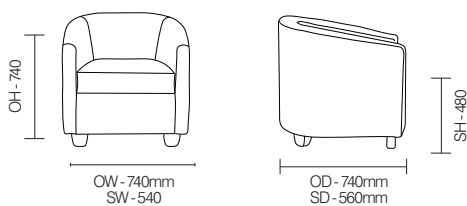

DIMENSIONS

FINISH OPTIONS

Leg stain options :

- Beech
- Pippy Oak
- Walnut

1. Armati
   - Shadow Beech
2. ---