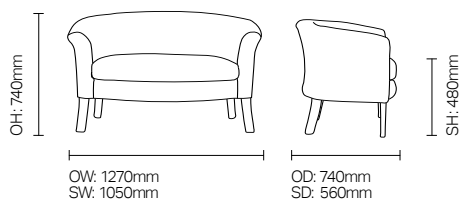

### Standard Features

- Upholstered tub chair
- Softly rounded back
- Removable seat

## DIMENSIONS