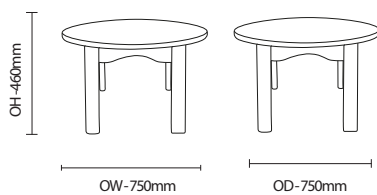

S- Frame Coffee Table / TAXF14X

S-Frame, heavy duty, round security coffee table.

Standard Features

- S-Frame, heavy duty, round security coffee table.
- 25mm beech laminate tops with bullnose edging, finished with clear Medicote lacquer
- Strong, durable solid beech underframe
- Mortise and tenon joints for added strength
- Soft, radiused corners for added safety
- Easy clean and scratch and heat resistant laminate top

Optional Features

- Colour options

Performance Standards

- BS 4875 -7 : 2006 Test Level 4
- BS 4875 - 8 : 1998

DIMENSIONS

FINISH OPTIONS

Wood stain options :

- Beech
 - Pippy oak
 - Walnut
 - Armati
-