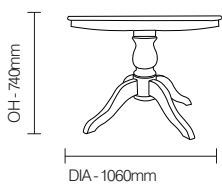

### Standard Features

- Round dining table
- Ornate central pedestal
- Curved legs for support
- Painted solid oak base
- Easy to maintain and hard wearing oak veneer work top
- 25mm bullnose edge top
- Comfortably seats 4

## DIMENSIONS