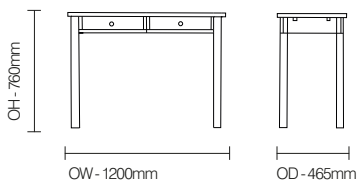

Sofa Table/TAST01

Slim and stylish display unit with two drawers. A versatile piece that fits comfortably behind a sofa, or in any corridor or reception area.

Standard Features

- Solid wood display unit
- Slim footprint
- Two drawers with metal handles

Optional Features

- Wood finish options
- Three drawer options TAST02

DIMENSIONS

OPTIONS

Wood finishes