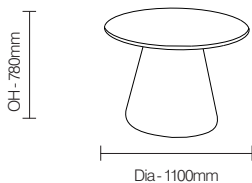

DIMENSIONS

FINISH OPTIONS

Wood finish options:

- Beech (standard)
- Shadow Beech
- Pippy Oak
- Walnut
- Armati
- Wenge
- Black

- White

Kydex finish options:

- White
- Tin