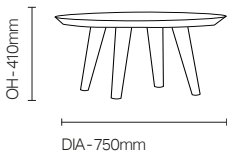

Standard Features

- Coffee table with round top
- 1950's style tapered leg
- Chamfered edge with contrast finish
- Solid Beech construction

Optional Features

- Wood finish options

DIMENSIONS

OPTIONS

Wood finishes: