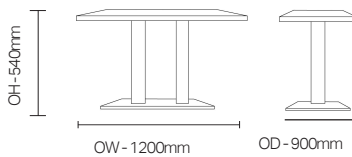

Dining Table /T65

Dining height double pedestal table.

Standard Features

- T65 dining height table
- Double pedestal with rectangular top

Optional Features

- Various top size options

Performance Standards

- Tested to BS Standard for strength, robustness and stability
- BS EN 15372:2008

DIMENSIONS

FINISH OPTIONS

wood stain options:

- Beech (standard)
- Shadow Beech
- Strata Oak
- Pippy Oak
- Walnut
- Avola Grey
- Armati
- Wenge

- Black
- White