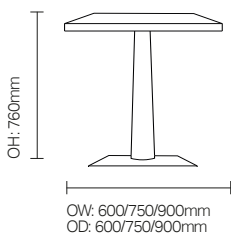

Pedestal Table/T60

Dining height
pedestal table.

Standard Features

- Dining height pedestal table with square top
- Stained solid wood contrast colour 25mm tops
- Square base
- Standard bullnose edge

Optional Features

- Top size options (600/750/900 square)
- Pedestal and base colour options: black or silver
- Wood stain options

DIMENSIONS

OPTIONS

Wood stain options:

Shadow Beech Beech Strata Oak Pippy Oak (pictured) Walnut Armati Wenge Black White Grey