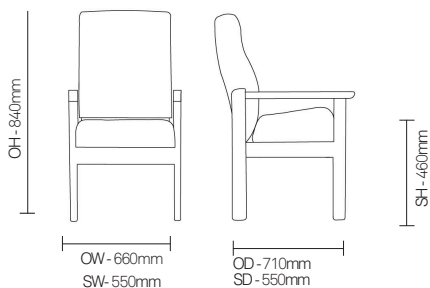

Thatcher/T2023

Thatcher medium back armchair.

A stylish robust range of multi-purpose seating, suitable for consulting room/waiting rooms

Standard Features

- Upholstered seat pad and seat back
- Solid beech frame
- Medicote antibacterial lacquer
- Easy rise arms

Optional Features

- Available in a wide range of fabric and vinyl options
- Thatcher high back armchair T2013

DIMENSIONS

FINISH OPTIONS

Leg stain options :

- Beech (standard)
- Shadow Beech
- Strata Oak
- Pippy Oak
- Walnut
- Avola Grey
- Armati
- Wenge
- Black
- White