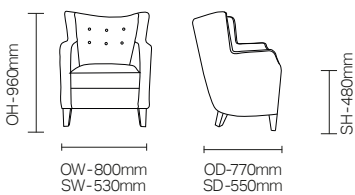

### Standard Features

- Mid back armchair
- Deep cushion with comfort foam as standard
- Curved cocoon back
- Postural support design
- Firm hand rest supports sit-to-stand movement

## DIMENSIONS