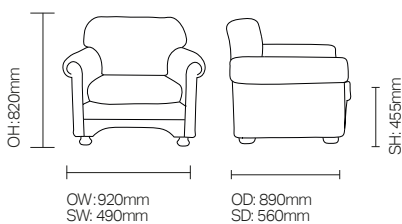

### Standard Features

- Hurley armchair
- Front recess for hoist access
- Classic shape and scroll arm style
- 455mm seat height aids frail and elderly people to a standing position
- High supportive back for supreme comfort
- Quality, solid birch frame construction

## DIMENSIONS