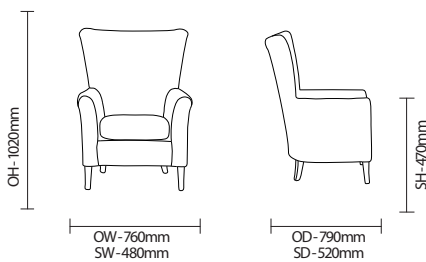

DIMENSIONS

FINISH OPTIONS

Leg stain options :

- Beech
- Pippy Oak
- Walnut
- Armati
- Shadow Beech

FABRIC OPTIONS

Upholstery:

- Available in a wide range on contract fabrics and vinyls.