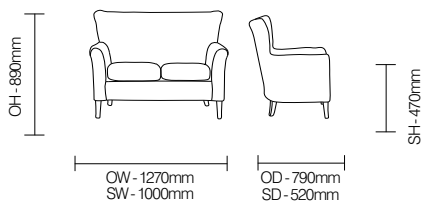

DIMENSIONS

FINISH OPTIONS

Leg stain options :

- Beech
- Pippy Oak
- Walnut
- Armati
- Shadow Beech