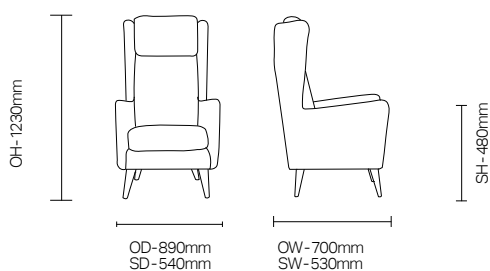

### Standard Features

- Evoked high back armchair
- Curved arm shape to assist in sit to stand motion
- Rounded, removable seat cushion
- Retro leg styling

## DIMENSIONS