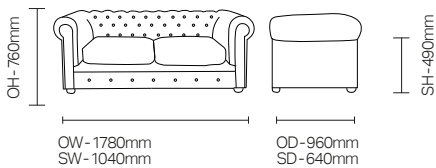

Chesterfield/SSCF02

Classic Chesterfield sofa with scroll arm and deep buttoned back.

Standard Features

- Two seater Chesterfield sofa
- Deep buttoned back
- Scroll arm shape
- Studded detailing

Optional Features

- Available in a wide range of fabrics and vinyls
- Pressure relieving cushion option
- Armchair SSCF01
- Three seater sofa SSCF03

DIMENSIONS

OPTIONS

Leg finishes: