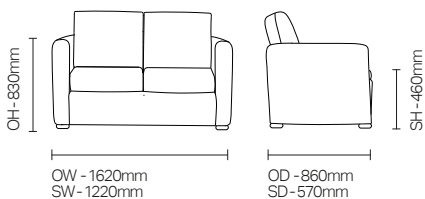

Bella/SSBA02

Bella offers simple and contemporary comfort, with a style at home in any room.

Standard Features

- Two seater sofa
- Tapered leg
- Straight arm style
- Loose seat and back cushions
- Button detailing

Optional Features

- Tapered and round arm shape options
- Block or chrome leg options
- Fixed seat option
- Button and piping options
- M and X spec options
- Available in a wide range of fabrics and vinyls
- Armchair SSBA01
- 3 seater sofa SSBA03

DIMENSIONS

OPTIONS

Leg wood finishes: