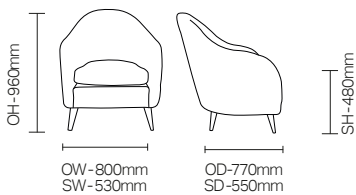

### Standard Features

- Armchair with comfortable curved back
- Lumbar support
- Comfort foam as standard
- Seat depth and height enable ease of maneuverability
- No hidden crevices or seams for easy cleaning procedure

## DIMENSIONS