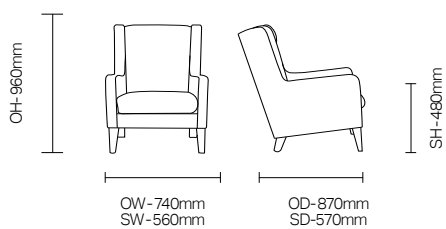

DIMENSIONS

FINISH OPTIONS

Leg stain options :

- Beech
- Pippy Oak
- Walnut
- Armati
- Shadow Beech