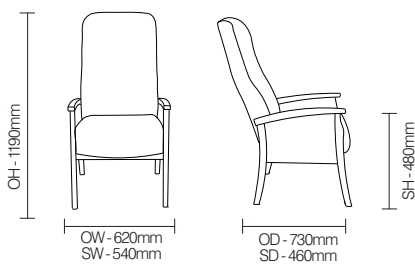

Renaissance/ LSRE02

Renaissance is a stylish high back easy chair with posture supportive high back and classic styling.

Standard Features

- Classic styling
- Fixed waterfall seat cushion
- Supportive posture back
- Integral grip arm
- Robust, durable solid beech frame with mortise and tenon construction

Optional Features

- Mid or high back option for added support
- Pressure foam seat options

Performance Standards

BS EN 16139 (Test Level 2)

DIMENSIONS

FINISH OPTIONS

Wood Stain options

- Beech
- Pippy Oak
- Walnut
- Armati