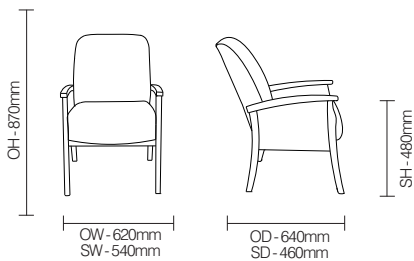

### Standard Features

- Classic styling
- Fixed waterfall seat cushion
- Supportive posture back
- Integral grip arm
- Robust, durable solid beech frame with mortise and tenon construction

## DIMENSIONS