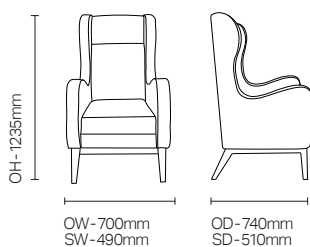

## Osbourne/LSOS02

Contemporary and practical, Osbourne's soft, sloping arm naturally supports the sitting position.

### Standard Features

- High back armchair
- Discreet wing
- Curved arm shape - supports sitting position whilst assisting with sit-to-stand movement
- Fixed seat
- Supportive padded back

## DIMENSIONS