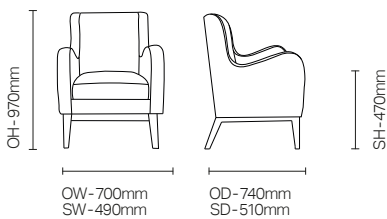

Osbourne/LSOS01

Contemporary and practical, Osbourne's soft, sloping arm naturally supports the sitting position.

Standard Features

- Mid back armchair
- Curved arm shape supports sitting position whilst assisting with sit-to-stand movement
- Fixed seat
- Supportive padded back

Optional Features

- Available in a wide range of fabrics and vinyls
- Piping and leg finish options
- High Back Armchair LSOS02

DIMENSIONS

OPTIONS

Leg finishes: