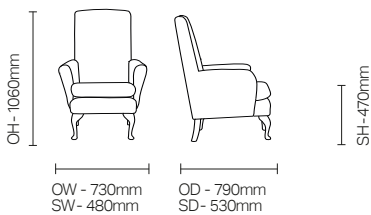

Belgrave/LSBG15

Belgrave is a classically designed high back armchair with an emphasis on refined comfort.

Standard Features

- Supportive high back armchair
- Curved profile arm
- Queen Anne style leg
- Removable seat cushion for infection control
- Solid Beech legs
- Solid Birch frame construction

Optional Features

- Piping and button options
- Wood stain options
- High back with wings, available in petite, standard and grande size options
- 2 seater sofa option

Performance Standards

- Strength and stability tested to:
- BS EN 1022:2005
 - BS EN 16139:2013
 - Fire retardant CMHR foam
 - BS5852 Ignition source 5
 - BS7176 Medium Hazard

DIMENSIONS

OPTIONS

Leg wood finishes:

Beech

Pippy Oak

Walnut

Strata Oak

Armati