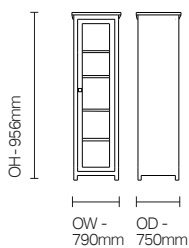

DIMENSIONS