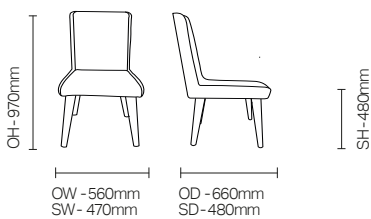

DIMENSIONS