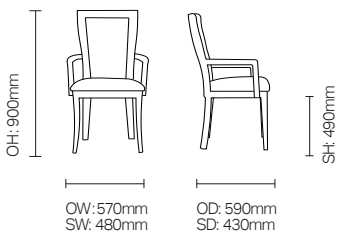

Darcey/DCDA02

Darcey dining chairs complement any dining or activity area.

Standard Features

- Darcey dining arm chair
- Hand hold standard
- Solid beech frame, mortise and tenon construction for added strength
- Medicote™ anti-bacterial lacquer
- Upholstered seat and back

Optional Features

- Darcey side chair DCDA01
- Skid frame option
- Wood stain options

DIMENSIONS

OPTIONS

Wood stain options: