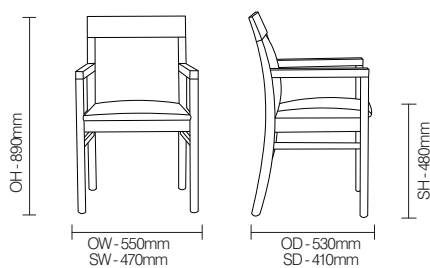

Avenue Armchair / DCAV02

Avenue is a stylish, durable and extremely robust dining chair with an upholstered back and a solid beech frame.

Standard Features

- Solid beech frames with mortise and tenon construction for added strength
- Medicote™ anti-bacterial lacquer for infection control

Optional Features

- Boarded underside and security screws
- Leg stain options
- Skid frame option

Performance Standards

- BS EN 1022:2005
- BS EN 16139:2013 Test Level 2

DIMENSIONS

FINISH OPTIONS

Leg stain options :