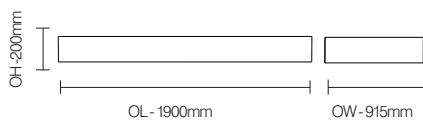

Revival Plus Mattress/BDRE01

PU welded mattress.

Standard Features

- PU Mattress
- PU cover with fully welded seams to prevent fluid ingress
- Wipe clean waterproof cover

Optional Features

- Revival Plus with pillow BDRE03

Performance Standards

- BS7177 Medium hazard Crib 5

DIMENSIONS

FINISH OPTIONS

- Welded PU
-