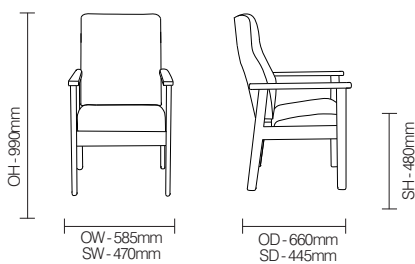

DIMENSIONS

FINISH OPTIONS

Leg stain options :

- Beech
- Pippy Oak
- Walnut
- Armati
- Shadow Beech